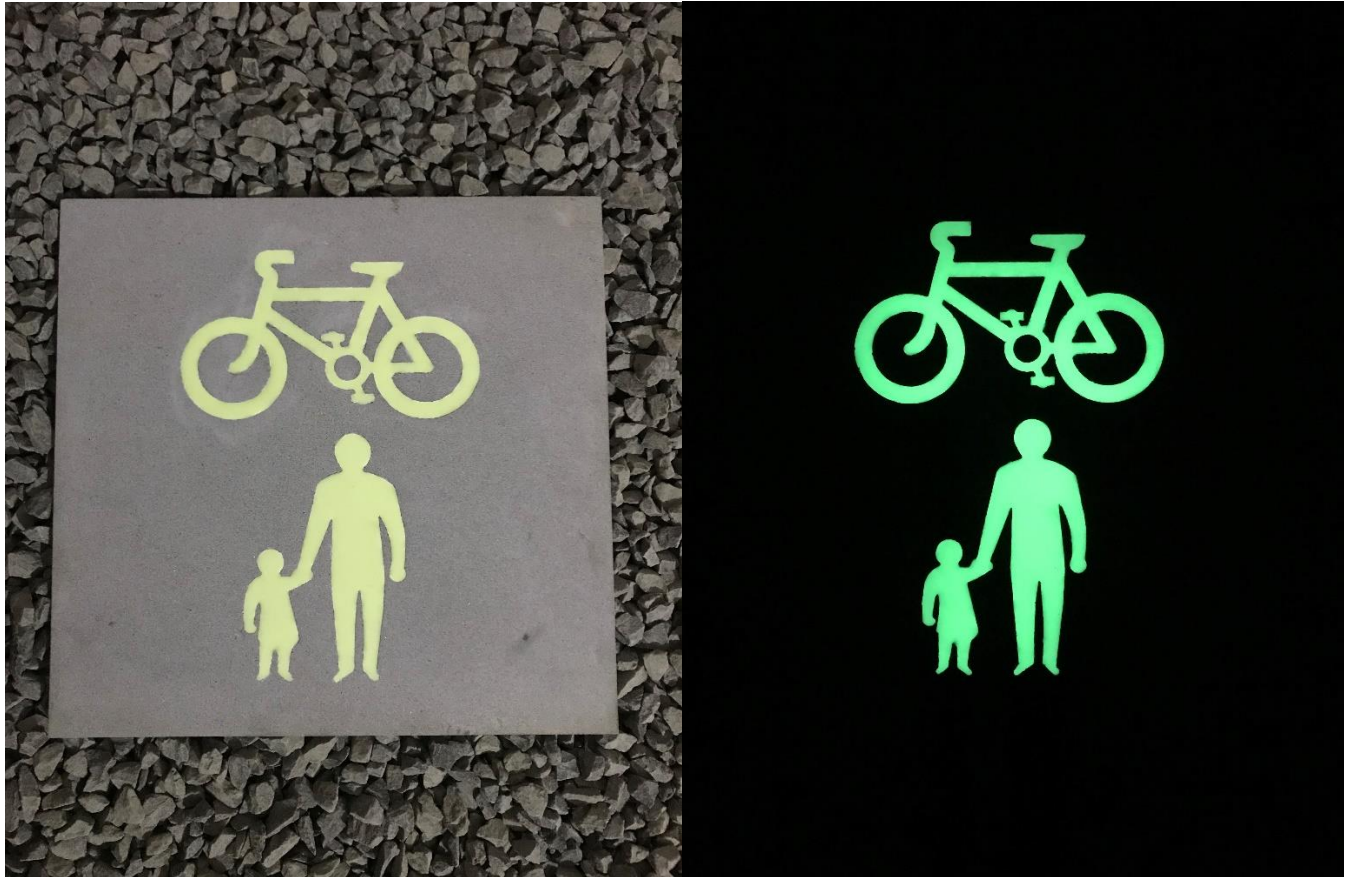

HSL – Night Glow Safety Products

Cycle paving logo

Night Glow Green – Late afternoon

Night Glow Green – Night time

Night Glow Blue – Day time

Night Glow Blue – Night time

HSL – Night Glow Safety Products

Cycle & Pedestrian paving logo

The photos below show our original prototypes, the finished product will have the outer circle, as item 29 diagram 956, within The Traffic Signs Regulations

Night Glow Green – Day time

Night Glow Green – Night time